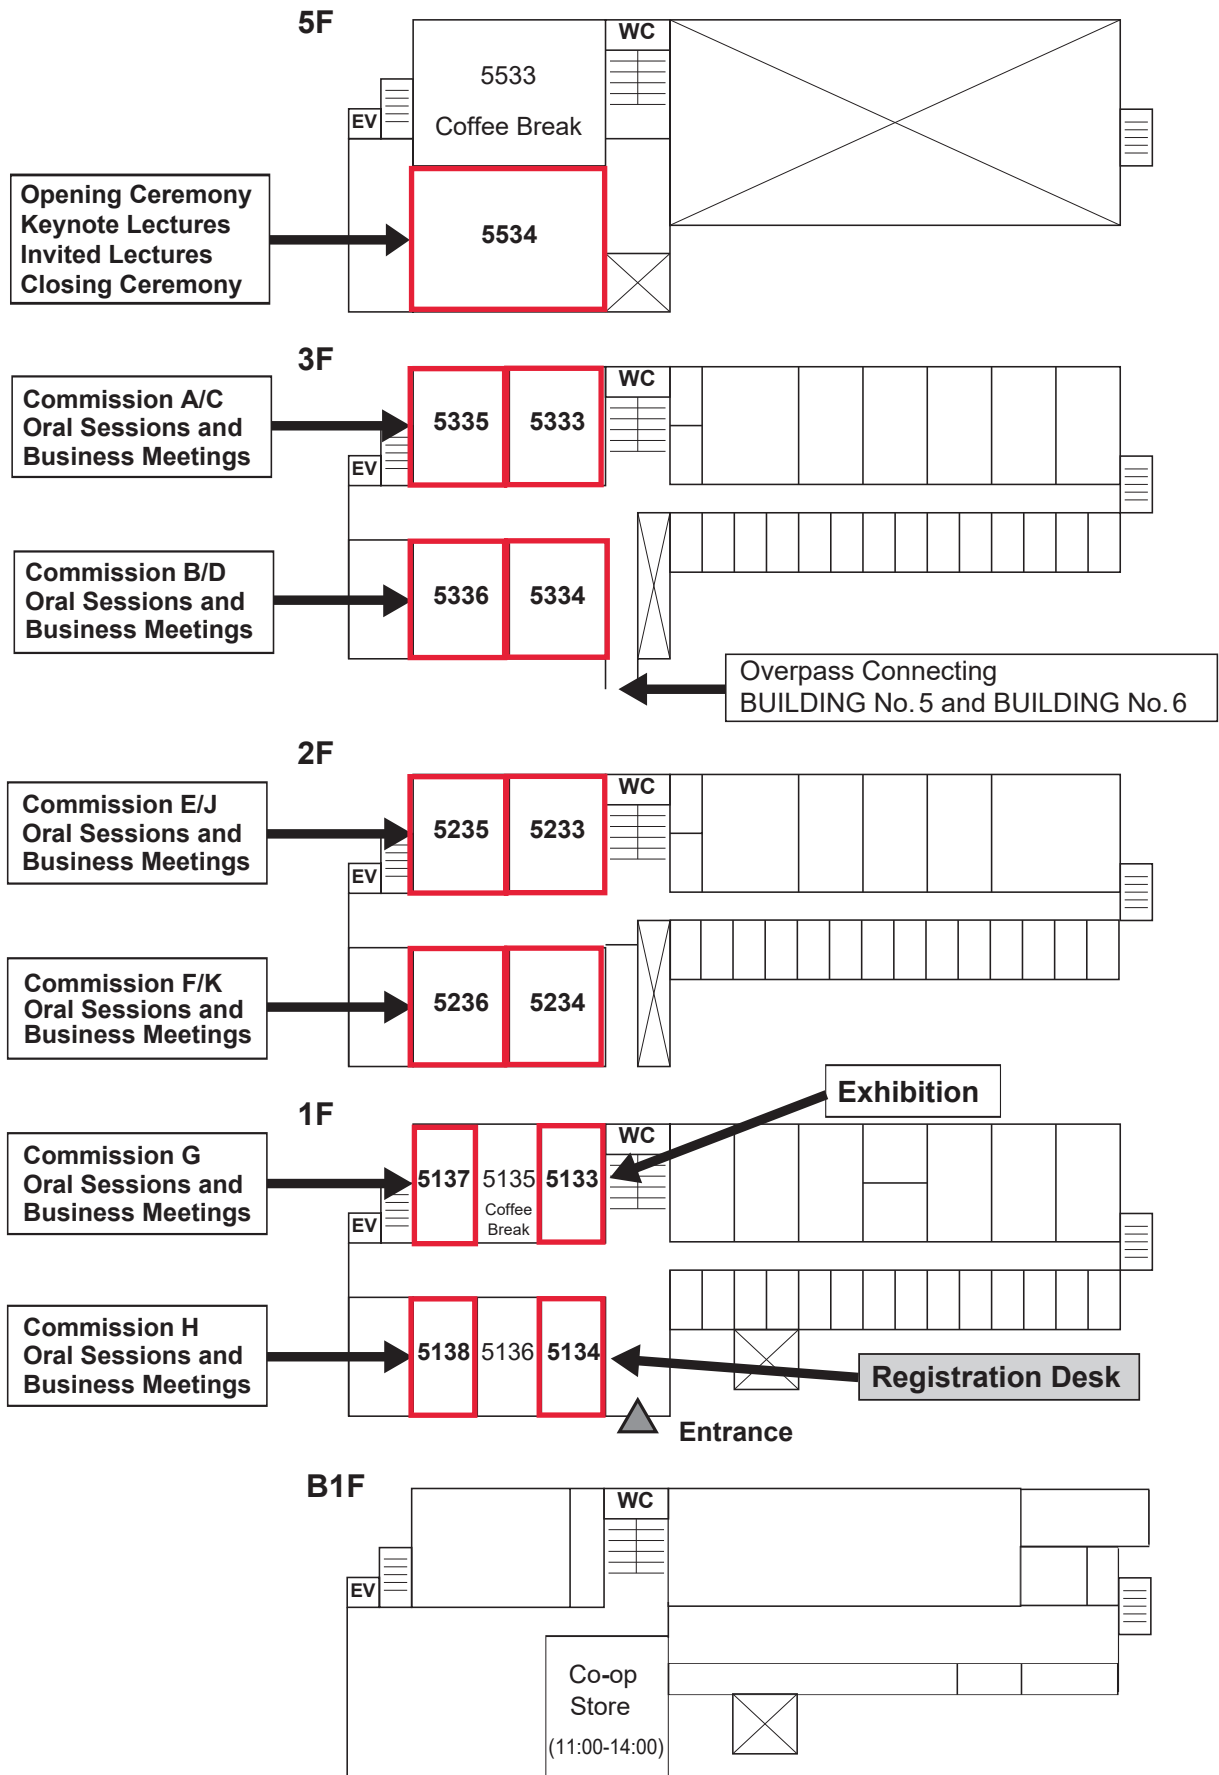

Floor Plans

Korakuen Campus, Chuo University

BUILDING No. 5

BUILDING No. 6

BUILDING No. 2

BUILDING No. 3