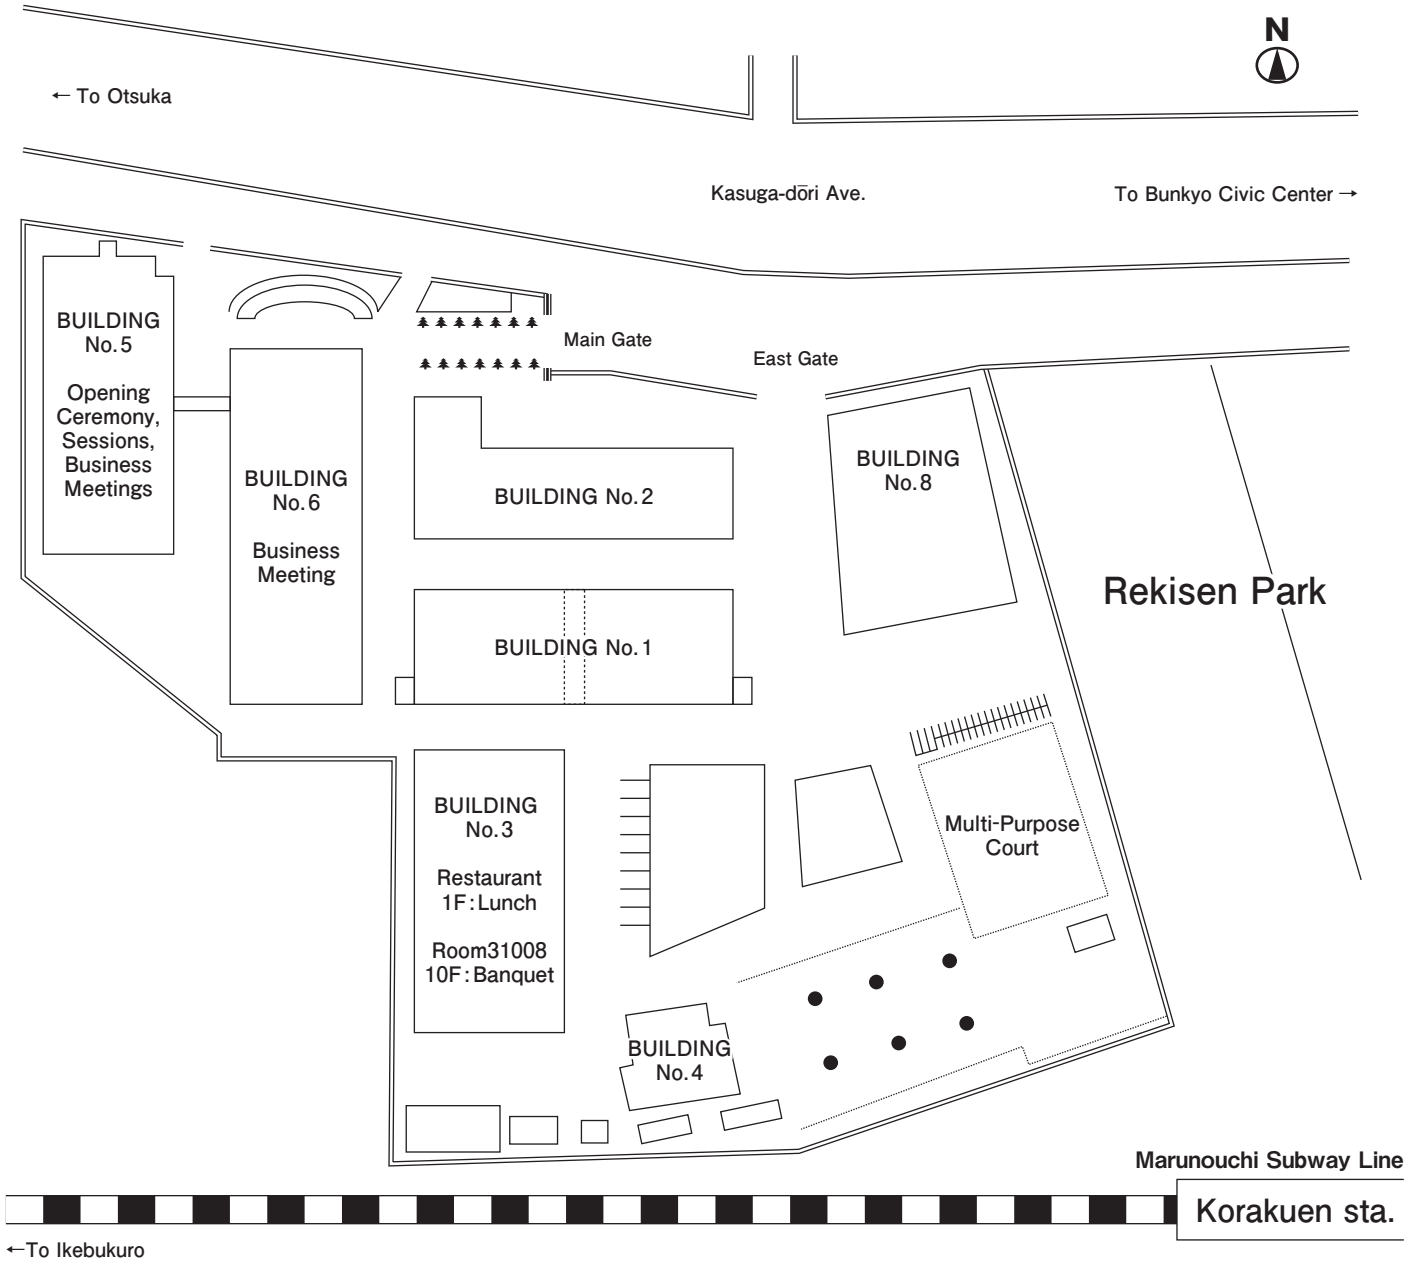

Floor Plans

Korakuen Campus, Chuo University

BUILDING No.5